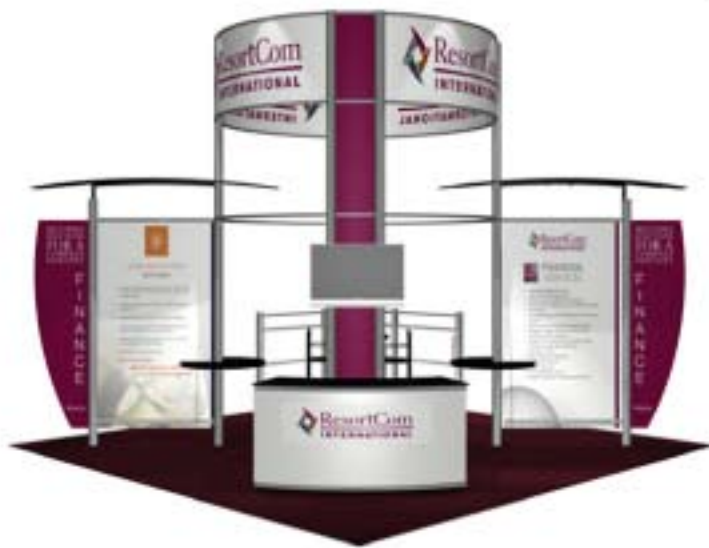

CONFIGURATIONS

• BRANDING • DESIGN • EXHIBITS • EVENTS •
1.888.717.7698 Apopka • 1.800.633.4196 Hollywood

Features:

- Tower
- Meeting Table
- Matching Counter
- Sintra Graphics
- Aluminum

Designer Series