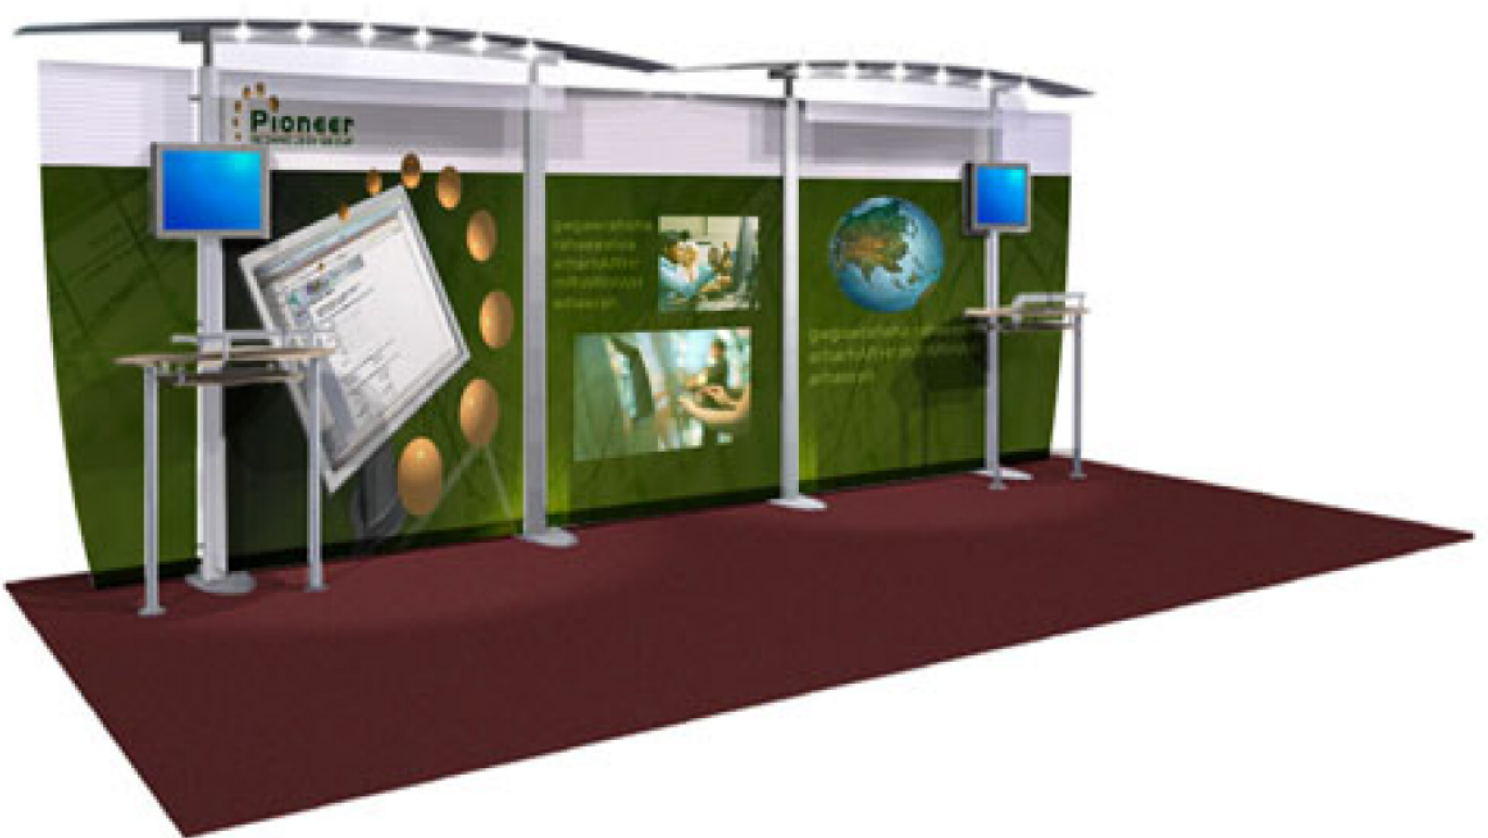

10x20 A009

CONFIGURATIONS

• BRANDING • DESIGN • EXHIBITS • EVENTS •
1.888.717.7698 Apopka • 1.800.633.4196 Hollywood

Features:

Aluminum and Fabric backwall

2 lighted canopies

2 workstations

Graphic wings